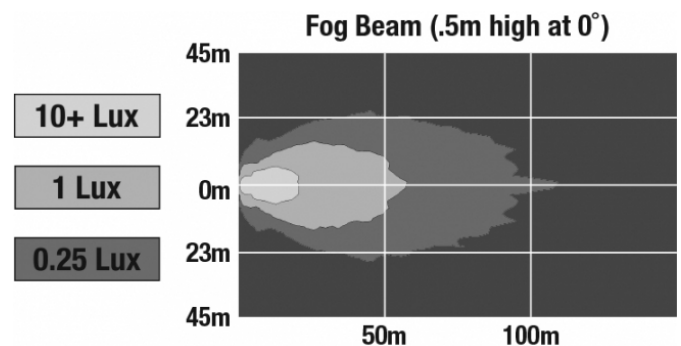

LED Fog Lights - Model 6045

PRODUCT INFORMATION

Description	12V SAE/ECE RHT LED Fog Light with Chrome Inner Bezel
Height	111.76 mm / 4.4 in
Width	111.76 mm / 4.4 in
Depth	59.18 mm / 2.33 in
Shape	Round
Outer Lens Material	Hard-Coated Polycarbonate
Outer Lens Color	Clear
Housing Material	Die-Cast Aluminum
Housing Color	Black
Bezel Color	Chrome
Retrofits	PAR36
Minimum Operating Temperature	-40 °C / -40 °F
Maximum Operating Temperature	65 °C / 149 °F
Connector or Wiring	Packard (#12124817)
Product Weight	1.00 lbs / 0.45 kgs
Shipping Weight	1.06 lbs / 0.48 kgs

Buy America Standards
Eco Friendly
SAE J583

ECE Reg 19
IEC IP67

PHOTOMETRIC SPECIFICATIONS

Raw Lumen Output	750
Effective Lumen Output	500
Nominal LED Color Temperature	5000 K
Beam Pattern(s)	Forward Lighting - Fog